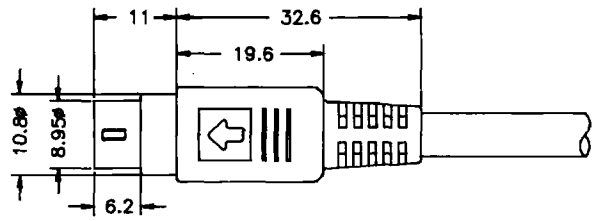

MINI DIN PLUG (MALE) – CRIMPING TYPE

MODEL NO	NEW	2MP-0005 SERIES
	OLD	MDP-005-8P

Rating: 1A 100V AC
 2A 12V DC
 Insulation Resistance: 50MΩ MIN.
 Dielectric strength: 250V AC 1mA/1 minute.

MODEL NO	NEW	2MP-0006 SERIES
	OLD	MDP-006-8P

Rating: 1A 100V AC
 2A 12V DC
 Insulation Resistance: 50MΩ MIN.
 Dielectric strength: 250V AC 1mA/1 minute.

ARRANGEMENT OF CONTACTS								
NO. OF CONTACTS		3	4	5	6	7	8	
MODEL NO.	2MP-0005 SERIES	NEW	2MP-0005****	2MP-0005****	2MP-0005****	2MP-0005****	2MP-0005****	2MP-0005****
		OLD	MDP-005-3P	MDP-005-4P	MDP-005-5P	MDP-005-6P	MDP-005-7P	MDP-005-8P
	2MP-0006 SERIES	NEW	2MP-0006****	2MP-0006****	2MP-0006****	2MP-0006****	2MP-0006****	2MP-0006****
		OLD	MDP-006-3P	MDP-006-4P	MDP-006-5P	MDP-006-6P	MDP-006-7P	MDP-006-8P