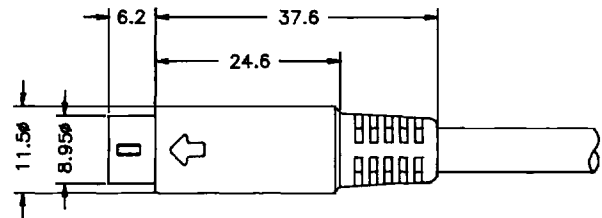

MINI DIN PLUG (MALE) – CRIMPING TYPE

MODEL NO	NEW	2MP-0005 SERIES
	OLD	MDP-005-8P

Rating: 1A 100V AC
 2A 12V DC
 Insulation Resistance: 50MΩ MIN.
 Dielectric strength: 250V AC 1mA/1 minute.

MODEL NO	NEW	2MP-0006 SERIES
	OLD	MDP-006-8P

Rating: 1A 100V AC
 2A 12V DC
 Insulation Resistance: 50MΩ MIN.
 Dielectric strength: 250V AC 1mA/1 minute.

ARRANGEMENT OF CONTACTS								
NO. OF CONTACTS		3	4	5	6	7	8	
MODEL NO.	2MP-0005 SERIES	NEW	2MP-0005****	2MP-0005****	2MP-0005****	2MP-0005****	2MP-0005****	2MP-0005****
		OLD	MDP-005-3P	MDP-005-4P	MDP-005-5P	MDP-005-6P	MDP-005-7P	MDP-005-8P
	2MP-0006 SERIES	NEW	2MP-0006****	2MP-0006****	2MP-0006****	2MP-0006****	2MP-0006****	2MP-0006****
		OLD	MDP-006-3P	MDP-006-4P	MDP-006-5P	MDP-006-6P	MDP-006-7P	MDP-006-8P