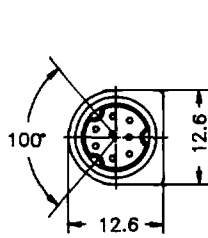

MINI DIN PLUG (MALE) – CRIMPING TYPE

MODEL NO	NEW	2MP-0005 SERIES
	OLD	MDP-005-8P

Rating: 1A 100V AC
 2A 12V DC
 Insulation Resistance: 50MΩ MIN.
 Dielectric strength: 250V AC 1mA/1 minute.

MODEL NO	NEW	2MP-0006 SERIES
	OLD	MDP-006-8P

Rating: 1A 100V AC
 2A 12V DC
 Insulation Resistance: 50MΩ MIN.
 Dielectric strength: 250V AC 1mA/1 minute.

ARRANGEMENT OF CONTACTS								
NO. OF CONTACTS		3	4	5	6	7	8	
MODEL NO.	2MP-0005 SERIES	NEW	2MP-0005****	2MP-0005****	2MP-0005****	2MP-0005****	2MP-0005****	2MP-0005****
		OLD	MDP-005-3P	MDP-005-4P	MDP-005-5P	MDP-005-6P	MDP-005-7P	MDP-005-8P
	2MP-0006 SERIES	NEW	2MP-0006****	2MP-0006****	2MP-0006****	2MP-0006****	2MP-0006****	2MP-0006****
		OLD	MDP-006-3P	MDP-006-4P	MDP-006-5P	MDP-006-6P	MDP-006-7P	MDP-006-8P